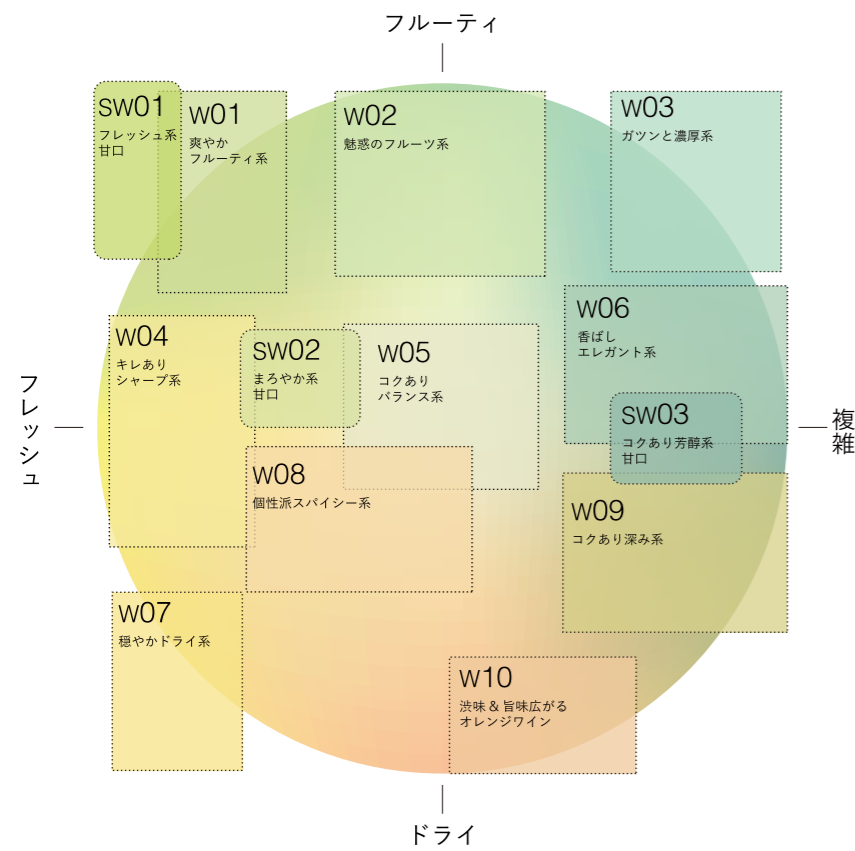

wine@

wine@  
KARTE

wine@  
EBISU

wine@  
BYO

wine@  
ONLINE STORE

Chart 01 | White Wine

Chart 02 | Red Wine

Chart 03 | Sparkling Wine

09/11

wine@

wine chart (web)