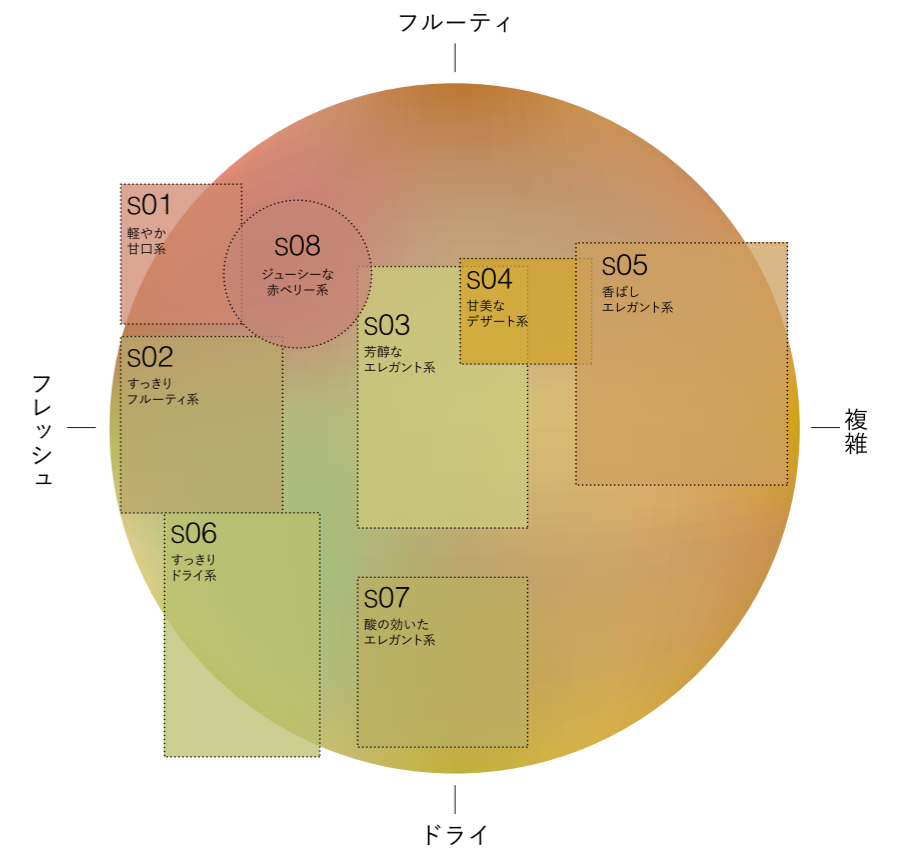

wine@

wine@  
KARTE

wine@  
EBISU

wine@  
BYO

wine@  
ONLINE STORE

Chart 01 | White Wine

Chart 02 | Red Wine

Chart 03 | Sparkling Wine

09/11

wine@

wine chart (web)