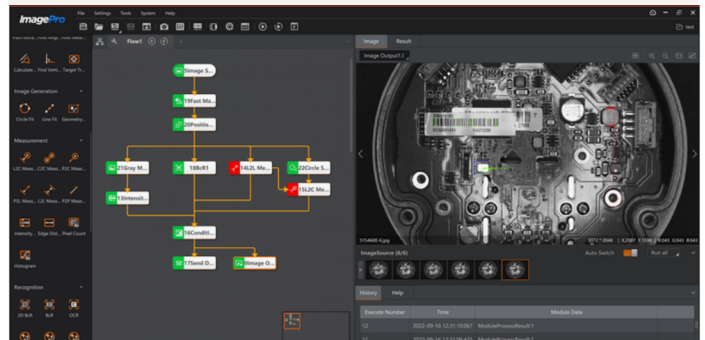

Simple Testing of Algorithm

We will try to create sample flows for image processing that realize machine vision using ImagePro, and will deliver the algorithm report in as little as three days.