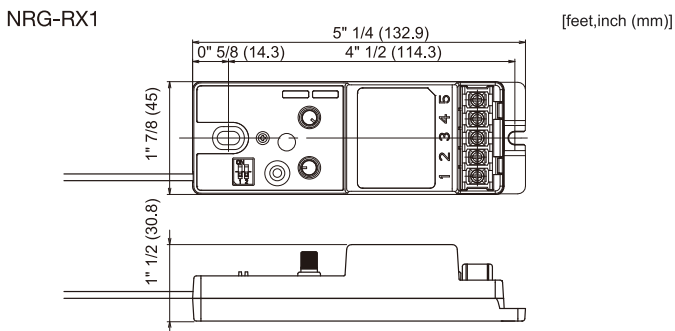

Supports various installation environments with additional functions

- Delay timer (Delay-on-release)
- Output hold timer (Delay-on-active)
- Ratchet mode

ENERGY Switch TX line-up

Model	4SHSS	4RHSS	JHSS	VHSS
		6RHSS		
Size	4 1/2" (114 mm) Square	4 1/2" (114 mm) Round 6" (153 mm) Round	1 1/2" x 4 1/4" (38 x 108 mm)	4 1/2" x 4 1/2" (114 x 114 mm)
Design				

* Each above design without text. (4SWSS, 4RWSS, 6RWSS, JWSS, VWSS)

Dimensions

Specifications

<RX>

Model	NRG-RX1
Detection method	Radio frequency receiver
Frequency	2.4 GHz
Power supply	12 to 24 V AC / DC
Current draw	< 1.0 W
Output	Form C Relay
Output hold time	0.5 sec. to 30 sec. (Adjustable)
Operating temperature	-13°F to +140°F (-25°C to 60°C)
Delay timer	0 sec. to 30 sec. (Adjustable)
Programmable transmitters	Max. 10 units
Weight	3.2 oz (90 g)
Accessories	Manual, 2 Mounting screws, 1 velcro supplied (2")